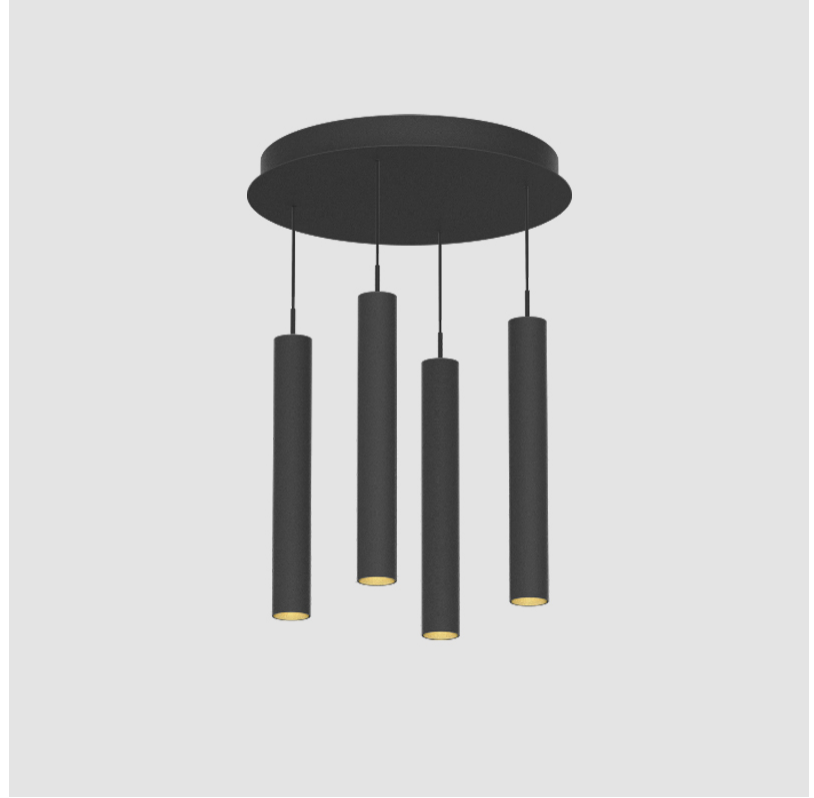

GENERAL

Series: G-Mini Round
Subseries: G-Mini Round Hangover
Brand: Prolight
Division: Architectural
Mounting Type: Suspension
Mounting Location: Ceiling
Subcategory: Spots

PHYSICAL

Shape: Cylinder
Diameter (mm): 347
Diameter (in): 13 13/16
Height (mm): 300
Height (in): 11 13/16
Light Distribution: Direct
Fixture Finish: SSR / BKV / CWI / CRY / HAB / UFT / ITA / RUA / FTG / MYG / LOD / PUS / FRO / FUP / KIA / POP / BLS / SPG / MEY / GOH / GUM / CHC / COM / ABZ / JAG / OBR / MOS / ROR
Accent Finish: NOF / COP / MIR / SSS
Fixture Material: Extruded Aluminum / Steel
Cable Details: 2,000mm/78 3/4" / 4,000mm/157 1/2" - Cable, Black, Green, Orange, Red, White

ELECTRICAL

Lamp Type: LED (Zhaga Standard)
Input Wattage (W): 39
Total Output Wattage (W): 35.4
Dimming: Non-Dimmable
Driver Included: Yes
Driver Location: Integrated
Driver Type: Constant Current - Universal
Driver Class: Class 2
Input Voltage (V): 120 - 277

LED

Color Temperature (°K): 2700 / 3000 / 3500 / 4000
Max. Delivered Lumen (lm): 2776 / 2904 / 3012 / 3080
Nominal Lumen (lm): 3878 / 4056 / 4206 / 4301
CRI: >90 CRI
Lamp Life (hrs): 50000

OPTICAL

Beam Angle: 40 / 52

RATINGS AND CERTIFICATIONS

Certified By: Certified for North American Standards
IP rating: IP20