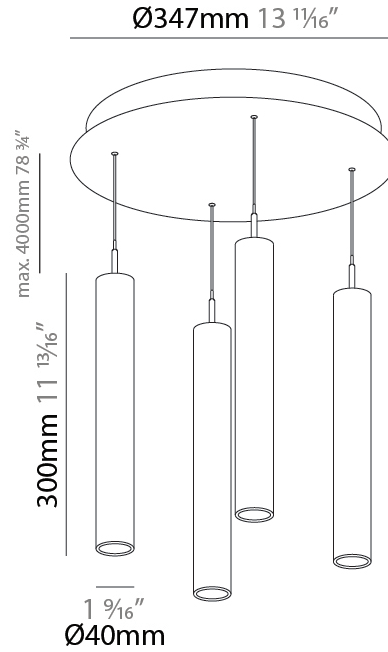

GENERAL

Series: G-Mini Round
Subseries: G-Mini Round Hangover
Brand: Prolight
Division: Architectural
Mounting Type: Suspension
Mounting Location: Ceiling
Subcategory: Spots

PHYSICAL

Shape: Cylinder
Diameter (mm): 347
Diameter (in): 13 13/16
Height (mm): 300
Height (in): 11 13/16
Light Distribution: Direct
Fixture Finish: SSR / BKV / CWI / CRY / HAB / UFT / ITA / RUA / FTG / MYG / LOD / PUS / FRO / FUP / KIA / POP / BLS / SPG / MEY / GOH / GUM / CHC / COM / ABZ / JAG / OBR / MOS / ROR
Accent Finish: NOF / COP / MIR / SSS
Fixture Material: Extruded Aluminum / Steel
Cable Details: 2,000mm/78 3/4" / 4,000mm/157 1/2" - Cable, Black, Green, Orange, Red, White

ELECTRICAL

Lamp Type: LED (Zhaga Standard)
Input Wattage (W): 39
Total Output Wattage (W): 35.4
Dimming: Non-Dimmable
Driver Included: Yes
Driver Location: Integrated
Driver Type: Constant Current - Universal
Driver Class: Class 2
Input Voltage (V): 120 - 277

LED

Color Temperature (°K): 2700 / 3000 / 3500 / 4000
Max. Delivered Lumen (lm): 2776 / 2904 / 3012 / 3080
Nominal Lumen (lm): 3878 / 4056 / 4206 / 4301
CRI: >90 CRI
Lamp Life (hrs): 50000

OPTICAL

Beam Angle: 40 / 52

RATINGS AND CERTIFICATIONS

Certified By: Certified for North American Standards
IP rating: IP20