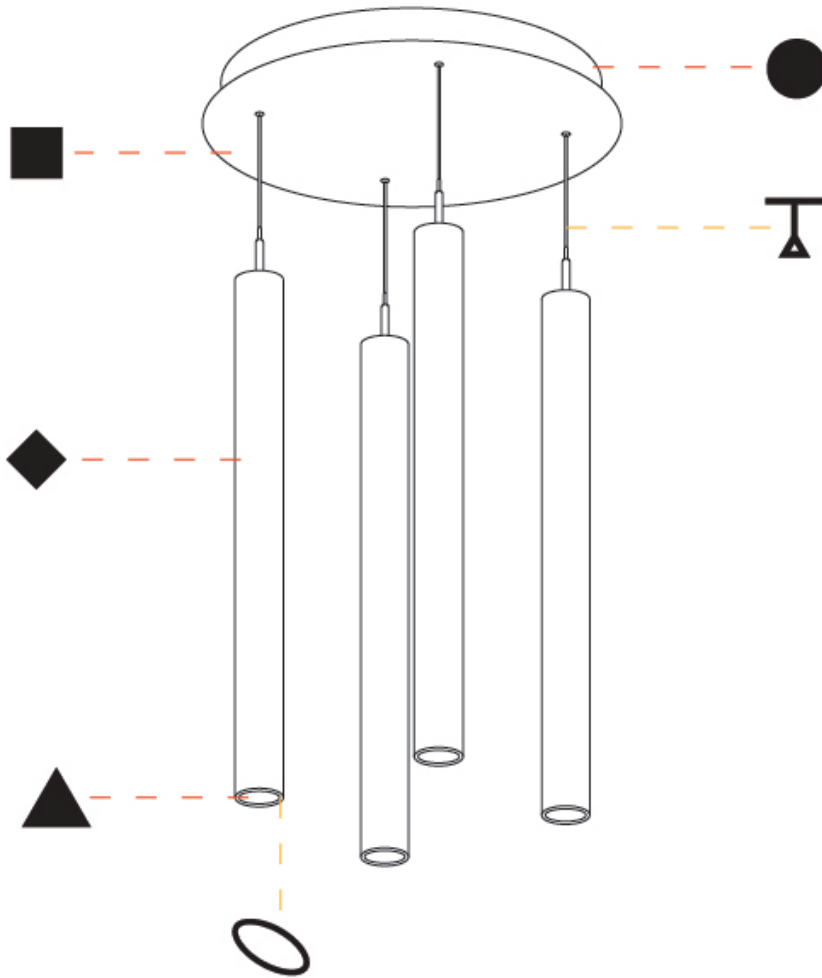

G-MINI ROUND HANGOVER SUSPENSION

A300634-

PROJECT
TYPE
SPECIFIER
QUANTITY
DATE

A