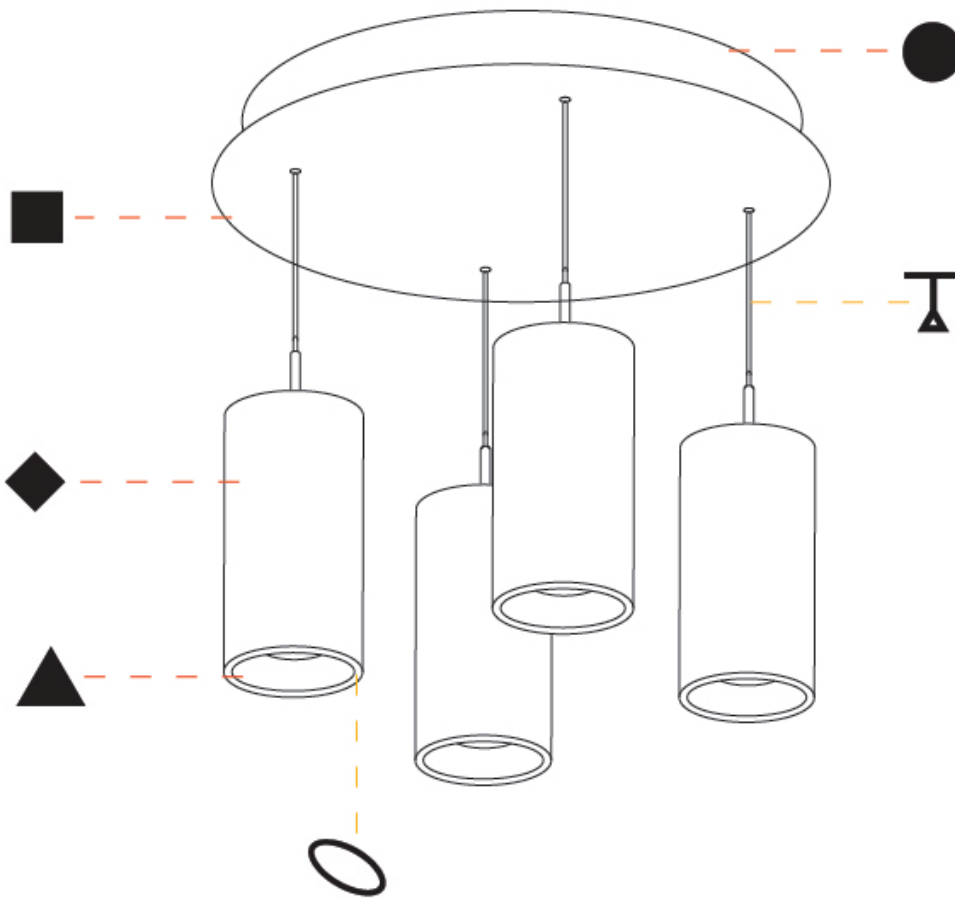

G-MINI ROUND HANGOVER SUSPENSION

A300636-

PROJECT	_____
TYPE	_____
SPECIFIER	_____
QUANTITY	_____
DATE	_____

A